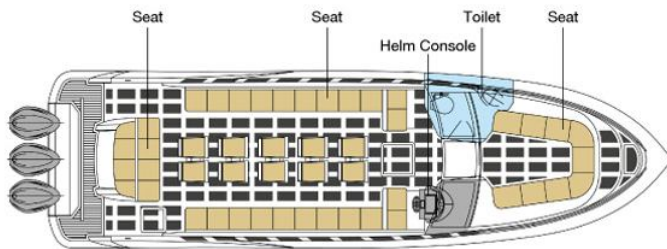

Sunnav 42 Transport

New Sunnav 42 Transport in yacht style with special fiberglass sunroof gimmick with deck pad.

Specification

Length overall (incl. palpit)	: 42 ft. 4 in.
Length hull (incl. platform)	: 42 ft. 2 in.
Beam	: 11 ft. 11 in.
Draft	: 2 ft. 10 in. (0.86 m.)
Displacement	: 3,700 kg.
Fuel capacity	: 800 liters
Passenger capacity	: 40 + 3 persons
Engine (option)	: Twin 225-350 hp : Triple 225-350 hp
Warranty	: 6 months