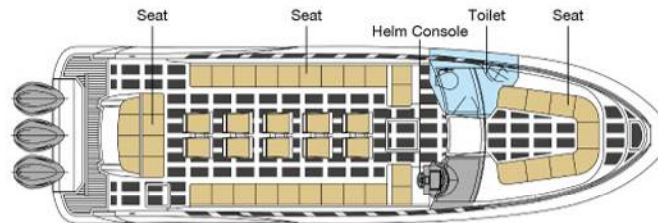

Sunnav 42 Transport in yacht style with special fiberglass sunroof gimmick with deck pad.

**Price Start : 2,100,000 Baht**

## Specification

Length overall (incl. palpit)	: 42 ft. 4 in.
Beam	: 11 ft. 11 in.
Draft	: 3 ft.
Displacement	: 3,700 kg.
Fuel capacity	: 800 liters
Fresh Water Capacity	: 200 liters
Passenger capacity	: 40 + 3 persons