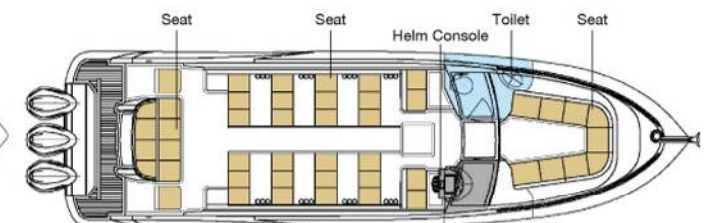

Option 2

Phuket Office : 9 Moo2 Thepkasattri Rd., Koh Kaew, Muang, Phuket 83000 Thailand

E-mail : sales@sunnav.com, phuket@sunnav.com

For Reservation, Contact : +66 (0)85-352-1940 www.sunnav.com