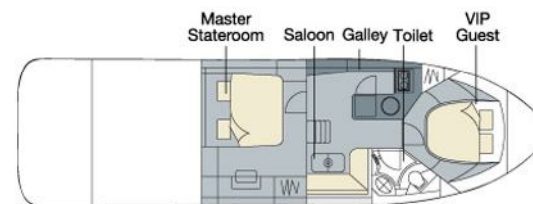

Price Start : 5,200,000 Baht

(Price does not include engines)

Specification

Length overall (incl. palpit)	: 42 ft. 4 in.
Beam	: 11 ft. 11 in.
Draft	: 3 ft.
Displacement	: 3,700 kg.
Fuel capacity	: 800 liters
Fresh Water Capacity	: 200 liters
Passenger capacity	: 40 + 3 persons