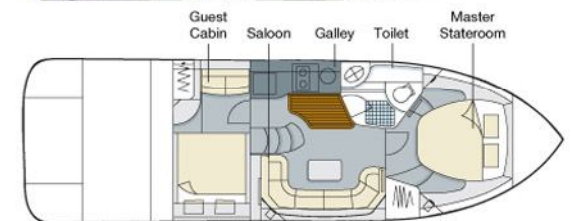

Option 2

For Reservation, Contact : +66 (0)85-352-1940
www.sunnav.com

Phuket Office : 9 Moo2 Thepkasattri Rd., Koh Kaew, Muang, Phuket 83000 Thailand
E-mail : sales@sunnav.com, phuket@sunnav.com