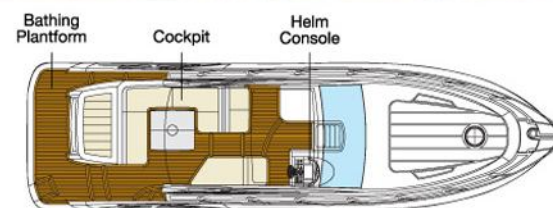

Price Start : 5,200,000 Baht

(Price does not include engines)

Specification

Length overall (incl. palpit)	: 42 ft. 4 in.
Beam	: 11 ft. 11 in.
Draft	: 3 ft.
Displacement	: 3,700 kg.
Fuel capacity	: 800 liters
Fresh Water Capacity	: 200 liters
Passenger capacity	: 40 + 3 persons