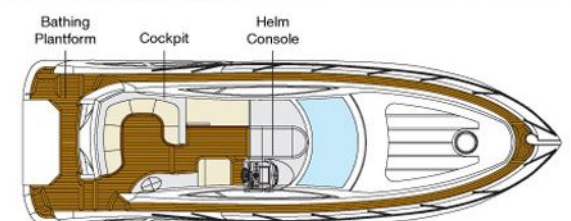

Option 2

For Reservation, Contact : +66 (0)85-352-1940
www.sunnav.com

Phuket Office : 9 Moo2 Thepkasattri Rd., Koh Kaew, Muang, Phuket 83000 Thailand
E-mail : sales@sunnav.com, phuket@sunnav.com